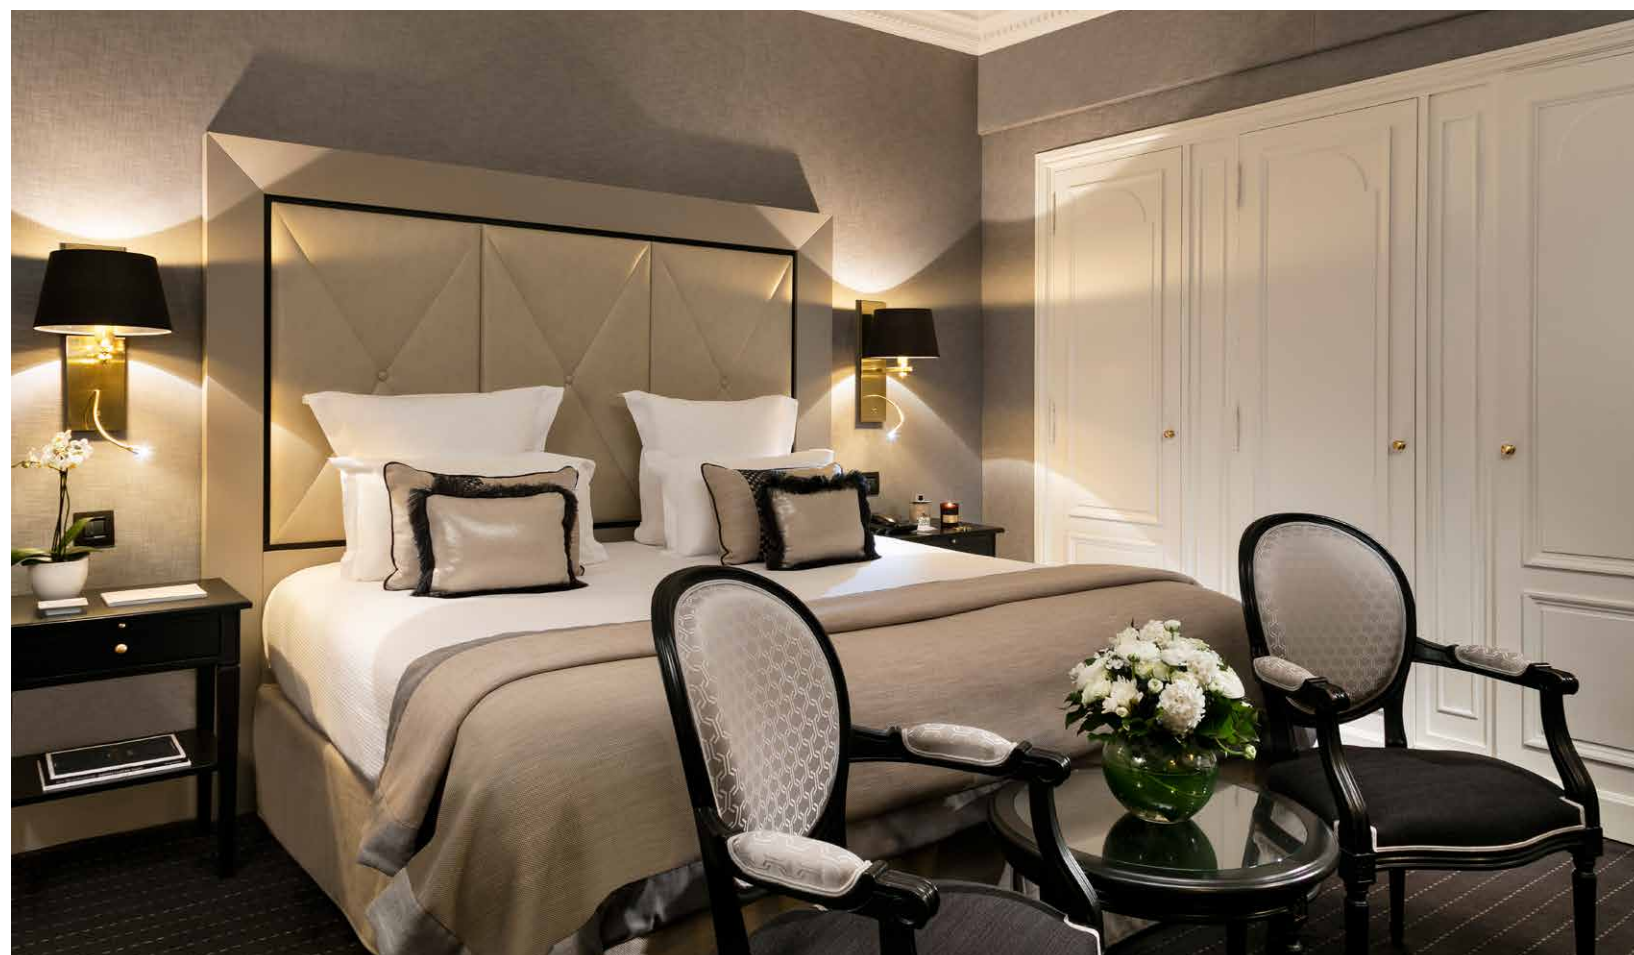

B
HÔTEL BARRIÈRE
LE MAJESTIC
CANNES

SUPERIOR ROOM

**WHEN LUXURY
MEETS COMFORT**

With their elegant and contemporary style,
our Superior rooms offer the prospect
of dream-like nights.

SUPERIOR ROOM

-  Surface area: approximately 216 sq ft
-  View on the city
-  Room capacity: 2 persons
-  Baby care accessories
-  Bathrobe/slippers
-  Iron and ironing board
-  Nespresso coffee machine
-  Welcome tray
-  Pets allowed against payment
-  Free wi-fi internet