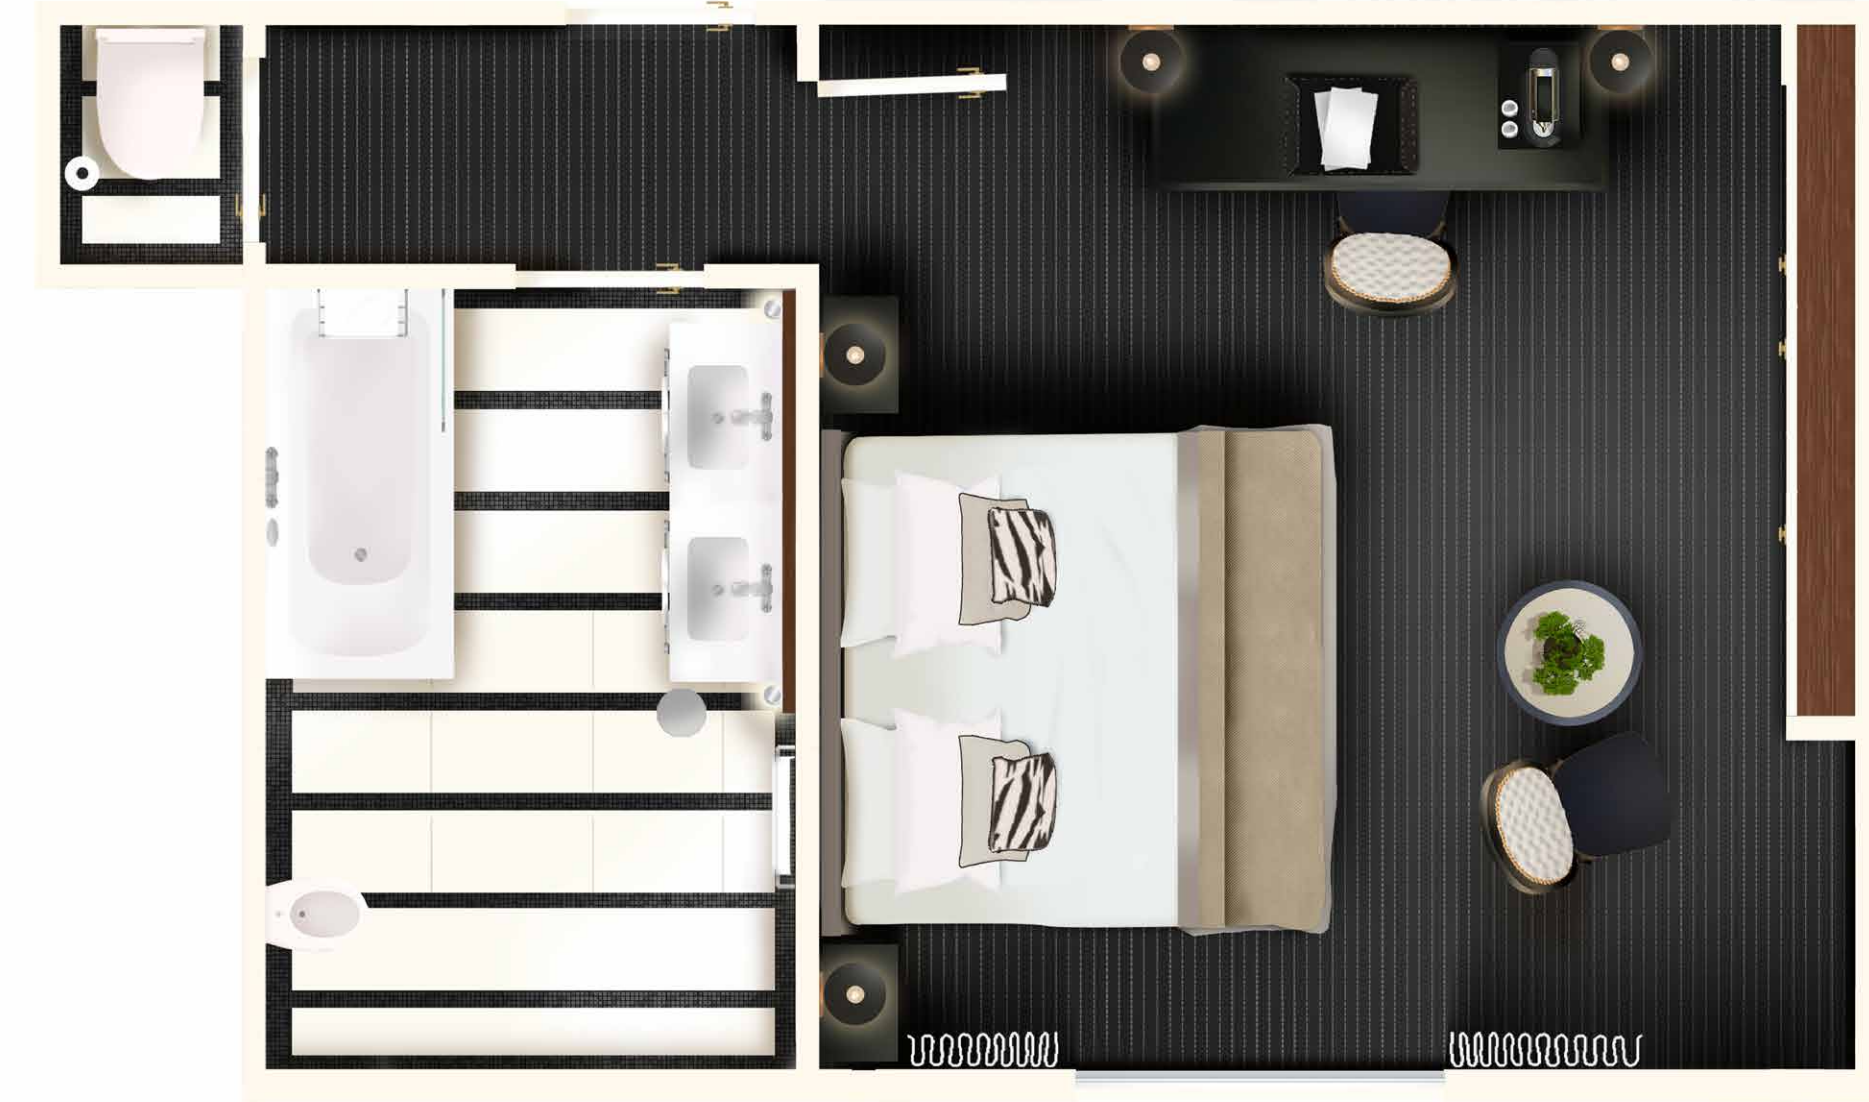

With their elegant and contemporary style,
our Superior rooms offer the prospect
of dream-like nights.

SUPERIOR ROOM

- Surface area: approximately 216 sq ft
- View on the city
- Room capacity: 2 persons
- Baby care accessories
- Bathrobe/slippers
- Iron and ironing board
- Nespresso coffee machine
- Welcome tray
- Pets allowed against payment
- Free wi-fi internet

HÔTEL LE MAJESTIC

- 3 restaurants
- 3 bars
- Private beach
- Spa Diane Barrière
- Fitness Center
- Swimming pool
- Parking
- Private screening room
- Studio by Petit VIP

RESERVATIONS: +33 (0) 970 820 900
reservations.majestic@cannesbarriere.com